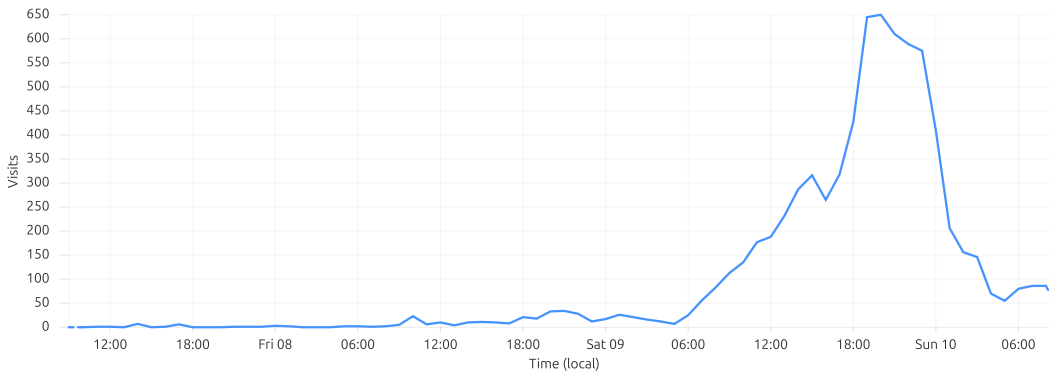

Filters:

Host equals yen.systemphoenix.net

Visits summary

When someone navigates to your website, either directly or from an external referer. One visit can consist of multiple page views.

All **Referer** Host Country Path Browser ...

Total visits

7.38k

Visits by country

Malaysia	6.24k
Singapore	837
Japan	101
Hong Kong	58
United States	50
China	30
Korea, South	27
Brunei Darussalam	16
Indonesia	10
Unknown states, other entities or organizations	4