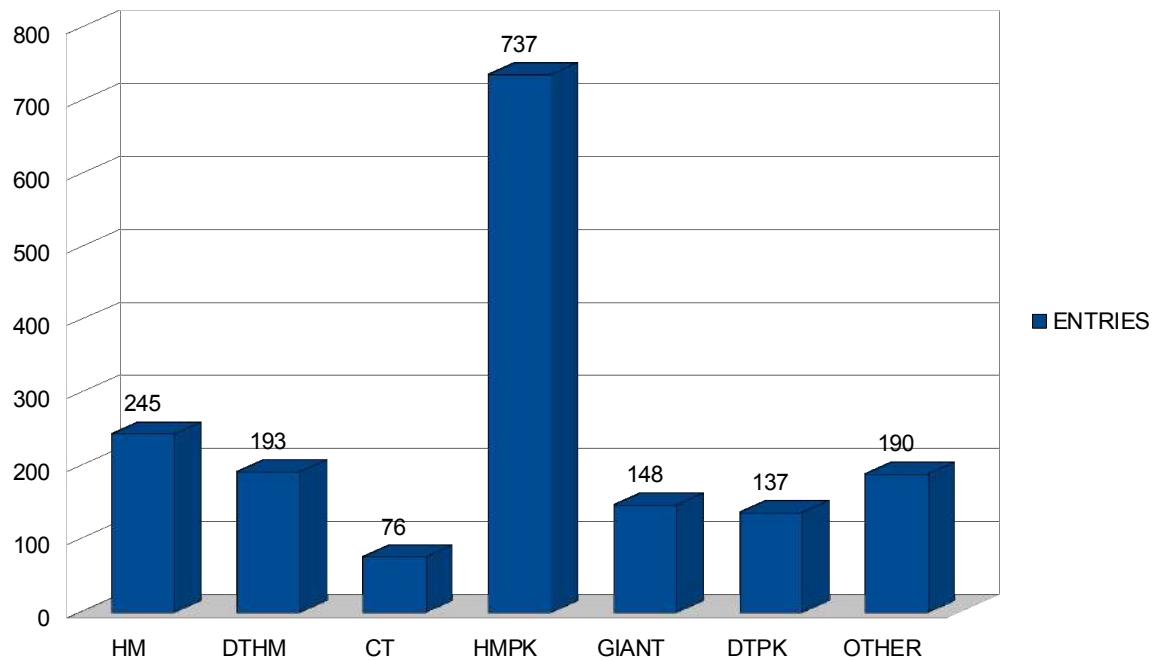

LEAGUE OF LEGENDS

VENUE : SIMPANG PULAI **2024** DATE : 8-10 NOVEMBER 2024

CATEGORY	REGULAR	JUNIOR	ANAK	F&F	TRIAL	SPECIAL	TOTAL
HM	46	107	72	20			245
DTHM	29	68	70	26			193
CT	16	27	23	10			76
HMPK	225	262	211	39			737
GIANT	22	37	70	19			148
DTPK	42	41	42	12			137
OTHER					82	108	190
	380	542	488	126	82	108	1726